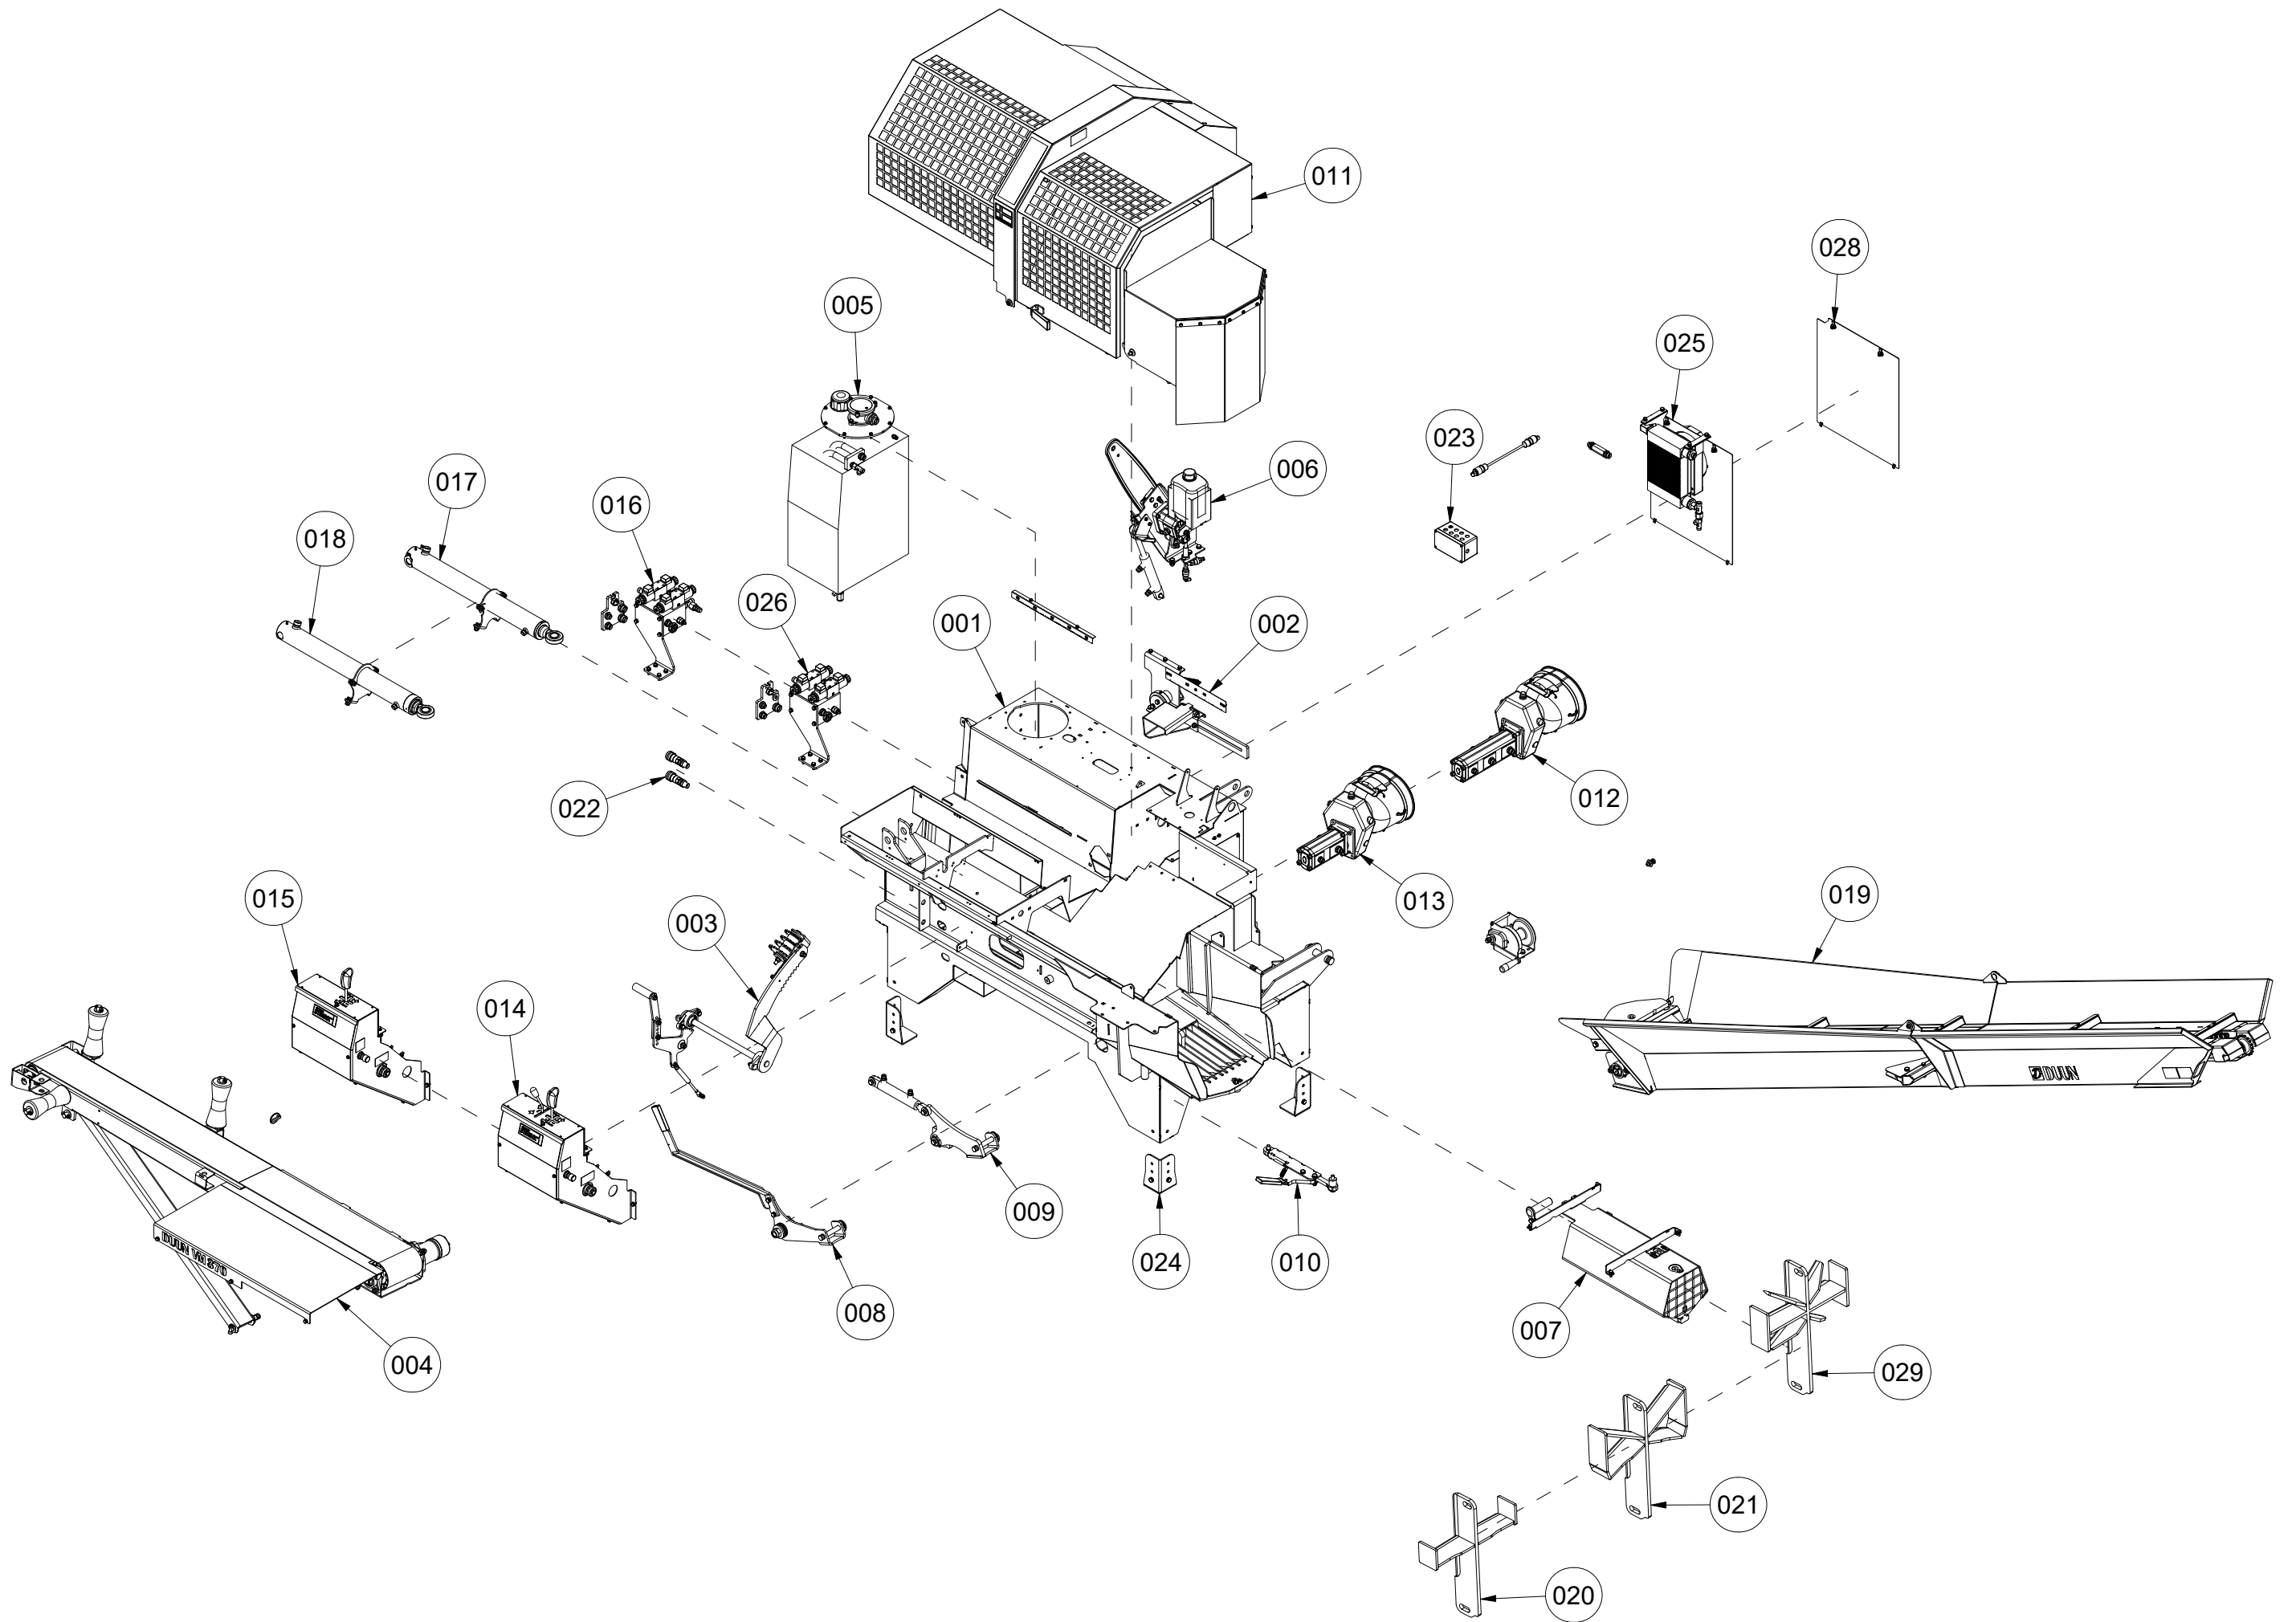

# 001 Chassis VM370

Pos	Qty	Article no	Designation
1	1	41311105	Side cover
2	12	2451196	Hexagon screw with flange M6x10 EIZn 8.8 DIN 6921
3	1	2935131	Adhesive label 132x72, 400 rpm
4	2	2551730	Drawbar bolt cat. 2 Ø28x95
5	2	2556142	Linch pin Ø10x40
6	1	14131161	Safety switch bracket
7	1	41311121	Funnel
8	1	41311181	Cover
9	1	41311001	Chassis VM370
10	2	2451197	Hexagon screw with flange M6x12 EIZn 8.8 DIN6921